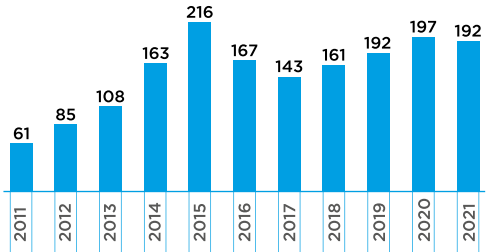

## GENERAL INFORMATION LUXEMBOURG

- ✂ Land Area (km<sup>2</sup>) **2,586.40**
- ✂ Population **>645.397 (2022)**
- ✂ One of the **highest GDP per capita in the world**
- ✂ Head of State **HRH Grand Duke Henri**
- ✂ Prime Minister **Xavier Bettel**
- ✂ Minister of the Economy: **Franz Fayot**
- ✂ Credit Rating (by S&P) **AAA**
- ✂ Currency **Euro**
- ✂ Official Languages **Luxembourgish, French and German.** English widely spoken
- ✂ Number of nationalities **>170**
- ✂ Non Luxembourg nationals in the workforce **>70%**

## KOREANS LIVING IN LUXEMBOURG

in **2022: 192**

Evolution since 2011: