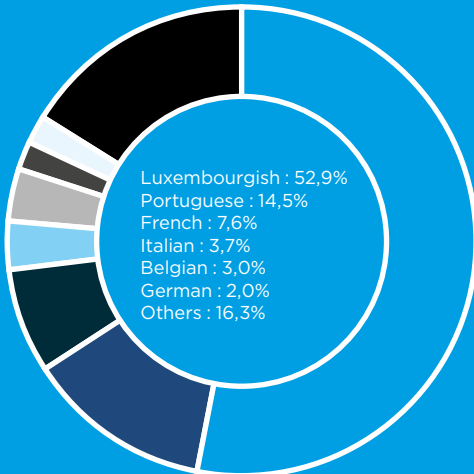

**OVERVIEW  
OF BILATERAL  
RELATIONS  
BETWEEN  
SOUTH KOREA  
AND  
LUXEMBOURG**

**NOVEMBER 2022**

[www.investinluxembourg.kr](http://www.investinluxembourg.kr)

## GENERAL INFORMATION LUXEMBOURG

- ✂ Land Area (km<sup>2</sup>) **2,586.40**
- ✂ Population **>645.397 (2022)**
- ✂ One of the **highest GDP per capita in the world**
- ✂ Head of State **HRH Grand Duke Henri**
- ✂ Prime Minister **Xavier Bettel**
- ✂ Minister of the Economy: **Franz Fayot**
- ✂ Credit Rating (by S&P) **AAA**
- ✂ Currency **Euro**
- ✂ Official Languages **Luxembourgish, French and German.** English widely spoken
- ✂ Number of nationalities **>170**
- ✂ Non Luxembourg nationals in the workforce **>70%**

### A multinational and multicultural society (2022)